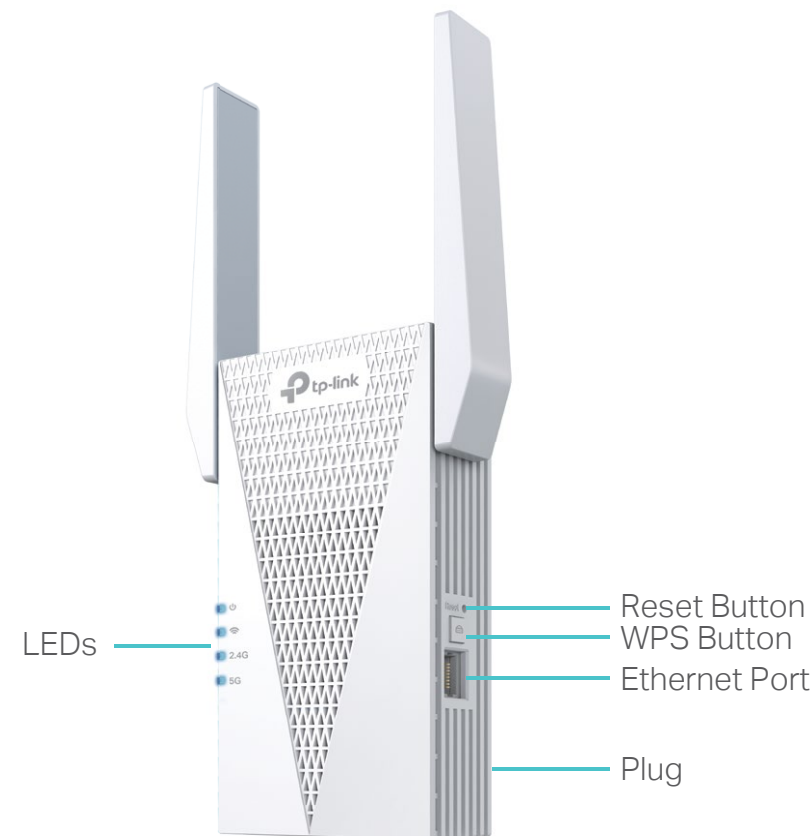

Specifications

Hardware

- Button: WPS Button, Reset Button
- Port: 1 Gigabit Ethernet Port
- Antenna: 2 External Antennas
- Power Consumption: 14W
- Dimensions (W × D × H): 4.2×1.6×6.3 in. (107×40×160 mm)

For more information, please visit

<https://www.tp-link.com/home-networking/range-extender/RE715X/>

or scan the QR code left

Wireless

- Wireless Standards: IEEE 802.11a/n/ac/ax 5 GHz, IEEE 802.11b/g/n/ax 2.4 GHz
- Frequency: 2.4 GHz and 5 GHz
- Signal Rate: 574 Mbps at 2.4 GHz, 2402 Mbps at 5 GHz
- Transmit Power: FCC: 2.4GHz≤24dBm, 5GHz≤24dBm
- Reception Sensitivity:
  - 5GHz:
    - 11ax HE160 MCS11: -58dBm, 11ax HE160 MCS0: -88dBm
    - 11ax HE80 MCS11: -60dBm, 11ax HE80 MCS0: -91dBm
    - 11ax HE40 MCS11: -63dBm, 11ax HE40 MCS0: -94dBm
    - 11ax HE20 MCS11: -66dBm, 11ax HE20 MCS0: -97dBm
    - 11ac HT80 MCS9: -65dBm, 11ac HT80 MCS0: -91dBm
    - 11ac HT40 MCS9: -69dBm, 11ac HT40 MCS0: -94dBm
    - 11ac HT20 MCS8: -74dBm, 11ac HT20 MCS0: -97dBm
    - 11a 54Mbps: -78dBm, 11a 6Mbps: -97dBm
  - 2.4GHz:
    - 11ax HE40 MCS11: -62dBm, 11ax HE40 MCS0: -93dBm
    - 11ax HE20 MCS11: -65dBm, 11ax HE20 MCS0: -95dBm
    - 11n HT40 MCS7: -72dBm, 11n HT40 MCS0: -93dBm
    - 11n HT20 MCS7: -76dBm, 11n HT20 MCS0: -95dBm
    - 11g 54Mbps: -78dBm, 11g 6Mbps: -96dBm

- Wireless Function: Enable/Disable Wireless Radio, Wireless Statistics
- Wireless Security: WEP, WPA, WPA2, WPA3

Others

- Certification
  FCC, RoHS
- System Requirements
  Microsoft Windows 98SE, NT, 2000, XP, Vista™ or Windows 7, 8, 8.1, 10, MAC OS, NetWare, UNIX or Linux
  Internet Explorer 11, Firefox 12.0, Chrome 20.0, Safari 4.0, or other Java-enabled browser
- Package Contents
  Wi-Fi Range Extender RE715X
  Quick Installation Guide

[†]Maximum wireless signal rates are the physical rates derived from IEEE Standard 802.11 specifications. Actual wireless data throughput and wireless coverage per ft² are not guaranteed and will vary as a result of network conditions, client limitations, and environmental factors, including building materials, obstacles, volume and density of traffic, and client location.

[†]The product may not be compatible with routers or gateways with firmware that has been altered, is based on open source programs, or is non-standard or outdated.

[§]Uninterrupted Roaming is designed for devices that support the 802.11k/v standard.

[¶]Up to 4x Capacity refers to 4x increase in median throughput under dense environment compared to 11ac wave 2 range extender.

[*]Saving clients' battery power requires clients to also support the 802.11ax Wi-Fi standard. Actual power reduction may vary as a result of network conditions, client limitations, and environmental factors.

©2021 TP-Link

www.tp-link.com

TP-Link AX3000 Wi-Fi 6 Range Extender RE715X