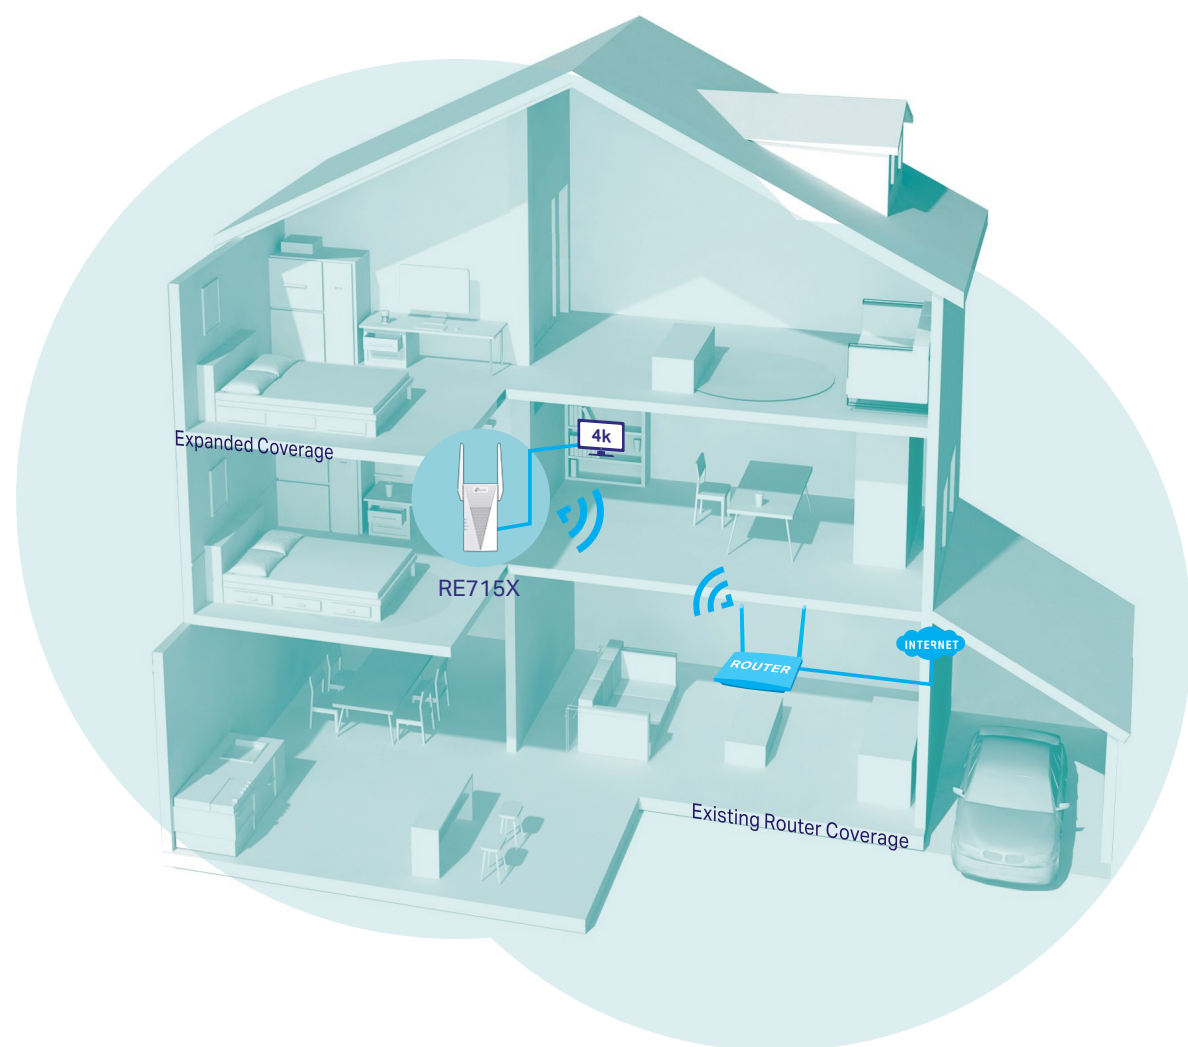

Highlights

Extend AX3000 Wi-Fi to Your Whole Home

Works with any Wi-Fi router to eliminate Wi-Fi dead zones, and blanket your home with stable, super-fast, seamless Wi-Fi via OneMesh™.

● Wi-Fi Coverage
— Ethernet Cable

Faster Wi-Fi 6 Speed

Experience explosive Wi-Fi speeds up to 3 Gbps with the wider 160 MHz channel.†

Larger Capacity

Wi-Fi 6 builds a more efficient network that increases the average throughput by 4 times and servers more devices.△

Ultra-Low Latency

Take advantage of ultra-low latency to enjoy smoother online experience.

Save Clients' Battery Power

Target Wake Time schedules the connection time of battery-powered devices to reduce their power consumption.*

Adaptive Path Selection

Keep your network running at top-speed by automatically choosing the fastest connection path to the router.

Access Point Mode

Create a new Wi-Fi access point to enhance your wired network with Wi-Fi capability.

Easy Setup Within Minutes

Easy setup and management via WPS button/Tether app/Web UI.